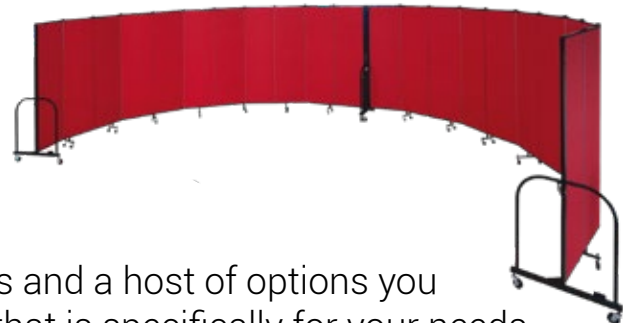

### CLEAR DIVIDERS

- 1 Height, 2 Lengths
- 3/16" Clear Acrylic
- 1 Person Set Up
- Easily Rolls Into Place

CDC Guidelines recommend to 'Install physical barriers such as sneeze guards and partitions' where maintaining a 6 ft distance is not possible.

# Our Goal Is To Help You Make Your Correctional Facility More Efficient

Meetings

Training

Visitations

Standard Dividers

When using Screenflex Dividers, the only limit to their use is your imagination!

With several versatile lines and a host of options you can create a Screenflex divider that is specifically for your needs.