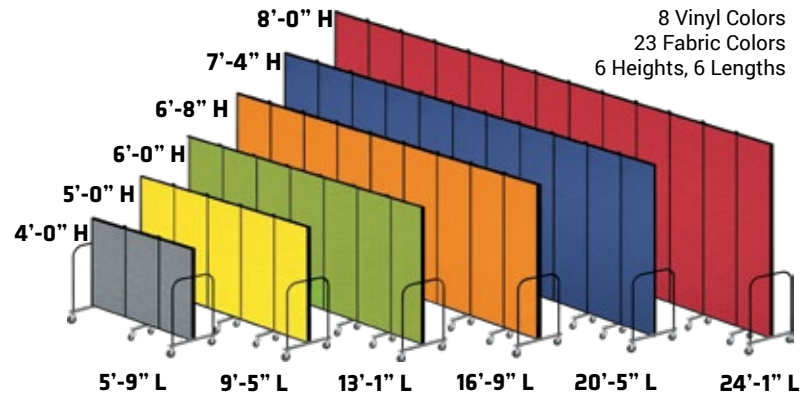

Standard Dividers

When using Screenflex Dividers, the only limit to their use is your imagination!