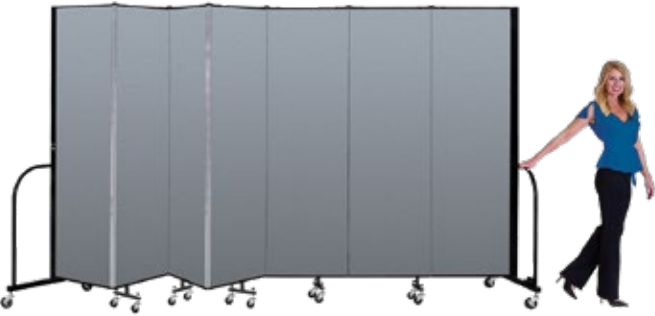

# Make More Efficient Use of Your Correctional Facility's Space, Time and Budget With Portable Walls

### STANDARD DIVIDERS

- 6 Heights, 6 Lengths
- 8 Vinyl Colors
- 23 Fabric Colors
- Sound Absorbing
- Tackable
- 1 Person Set Up
- Easily Rolls Into Place

### MULTI-PURPOSE BALLISTIC PANELS

- Tackable or magnetic/dry erase surfaces
- Total lock swivel casters
- Meets the performance levels of UL 752 level 3 and NIJ standard 0108.01 type III-A

### CLEAR DIVIDERS

- 1 Height, 2 Lengths
- 3/16" Clear Acrylic
- 1 Person Set Up
- Easily Rolls Into Place

CDC Guidelines recommend to 'Install physical barriers such as sneeze guards and partitions' where maintaining a 6 ft distance is not possible.