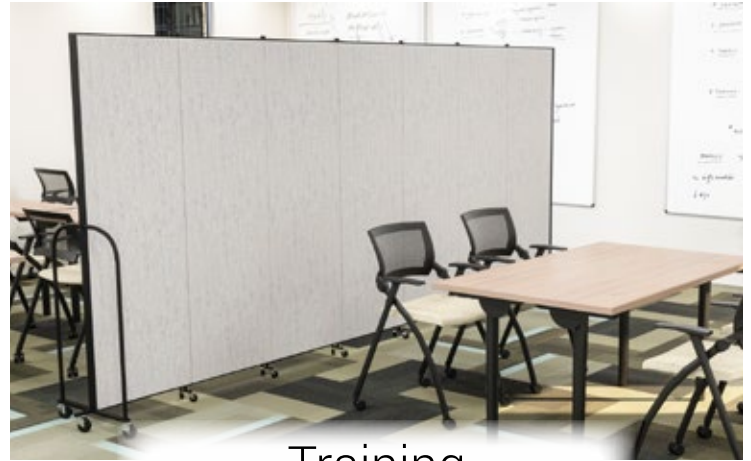

### CLEAR DIVIDERS

- 1 Height, 2 Lengths
- 3/16" Clear Acrylic
- 1 Person Set Up
- Easily Rolls Into Place

CDC Guidelines recommend to 'Install physical barriers such as sneeze guards and partitions' where maintaining a 6 ft distance is not possible.

# Our Goal Is To Help You Make Your Correctional Facility More Efficient

Meetings

Training

Visitations

Standard Dividers

When using Screenflex Dividers, the only limit to their use is your imagination!

With several versatile lines and a host of options you can create a Screenflex divider that is specifically for your needs.