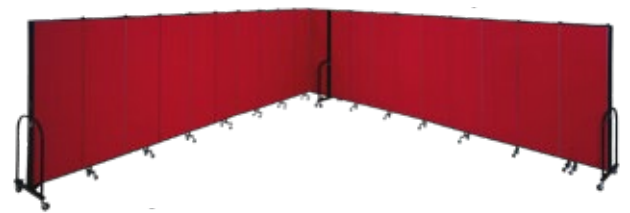

### CLEAR DIVIDERS

- 1 Height, 2 Lengths
- 3/16" Clear Acrylic
- 1 Person Set Up
- Easily Rolls Into Place

CDC Guidelines recommend to 'Install physical barriers such as sneeze guards and partitions' where maintaining a 6 ft distance is not possible.

# Our Goal Is To Help You Make Your Correctional Facility More Efficient

Meetings

Training

Visitations

Standard Dividers

When using Screenflex Dividers, the only limit to their use is your imagination!

With several versatile lines and a host of options you can create a Screenflex divider that is specifically for your needs.