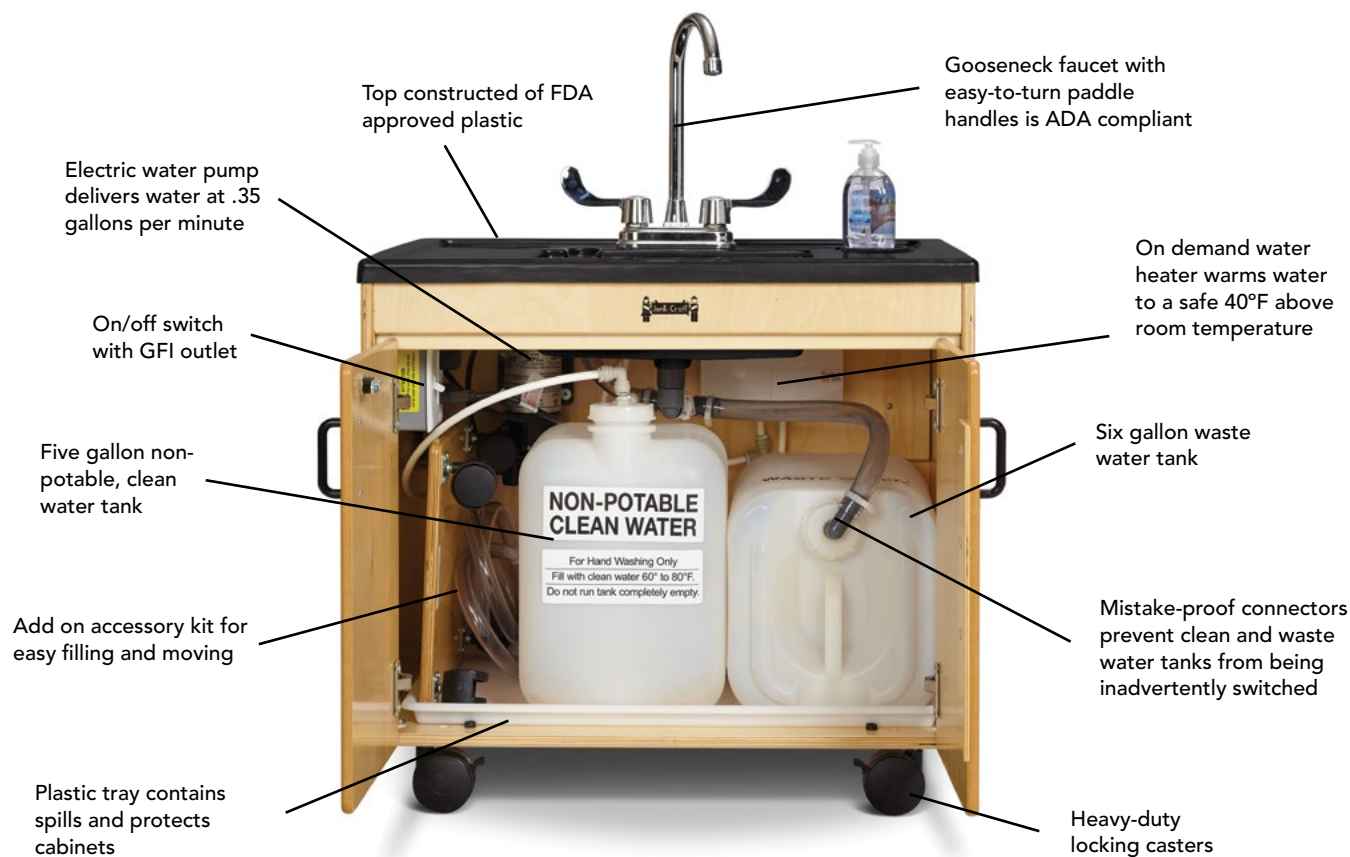

Handwashing on the Go

with Jonti-Craft® Clean Hands Helper Portable Sinks

Jonti-Craft portable sinks go wherever frequent hand washing is a priority—and without any plumbing required! Available in child and adult heights, these mobile sinks meet licensing requirements and give you the flexibility of moving them quickly to areas of need in educational, health, and other community settings.

Design & Construction Features that Deliver Safety, Reliability, & Easy Access

- Available in a one-piece molded plastic or with a stainless steel sink insert
- Sinks are approximately 5" deep
- Faucet has water-saving aerator
- Coin-locked doors
- Power switch inside the cabinet with openings for cord management
- Mobile tank cart and filler hose with funnel available separately in Accessories Kit
- Sinks arrive nearly fully assembled
- Signature KYDZSafe®, KYDZStrong®, and KYDZTuff® features protect users and deliver optimum durability and reliability

It's easy to fill Clean Hands Helper water tanks with this Accessory Kit. The Kit includes a handy mobile cart with a 60" hose with funnel. The mobile cart features four sturdy casters and two non-skid strips to prevent the tank from sliding during transport. Both the cart and the hose fit inside the sink cabinets for easy, convenient storage.